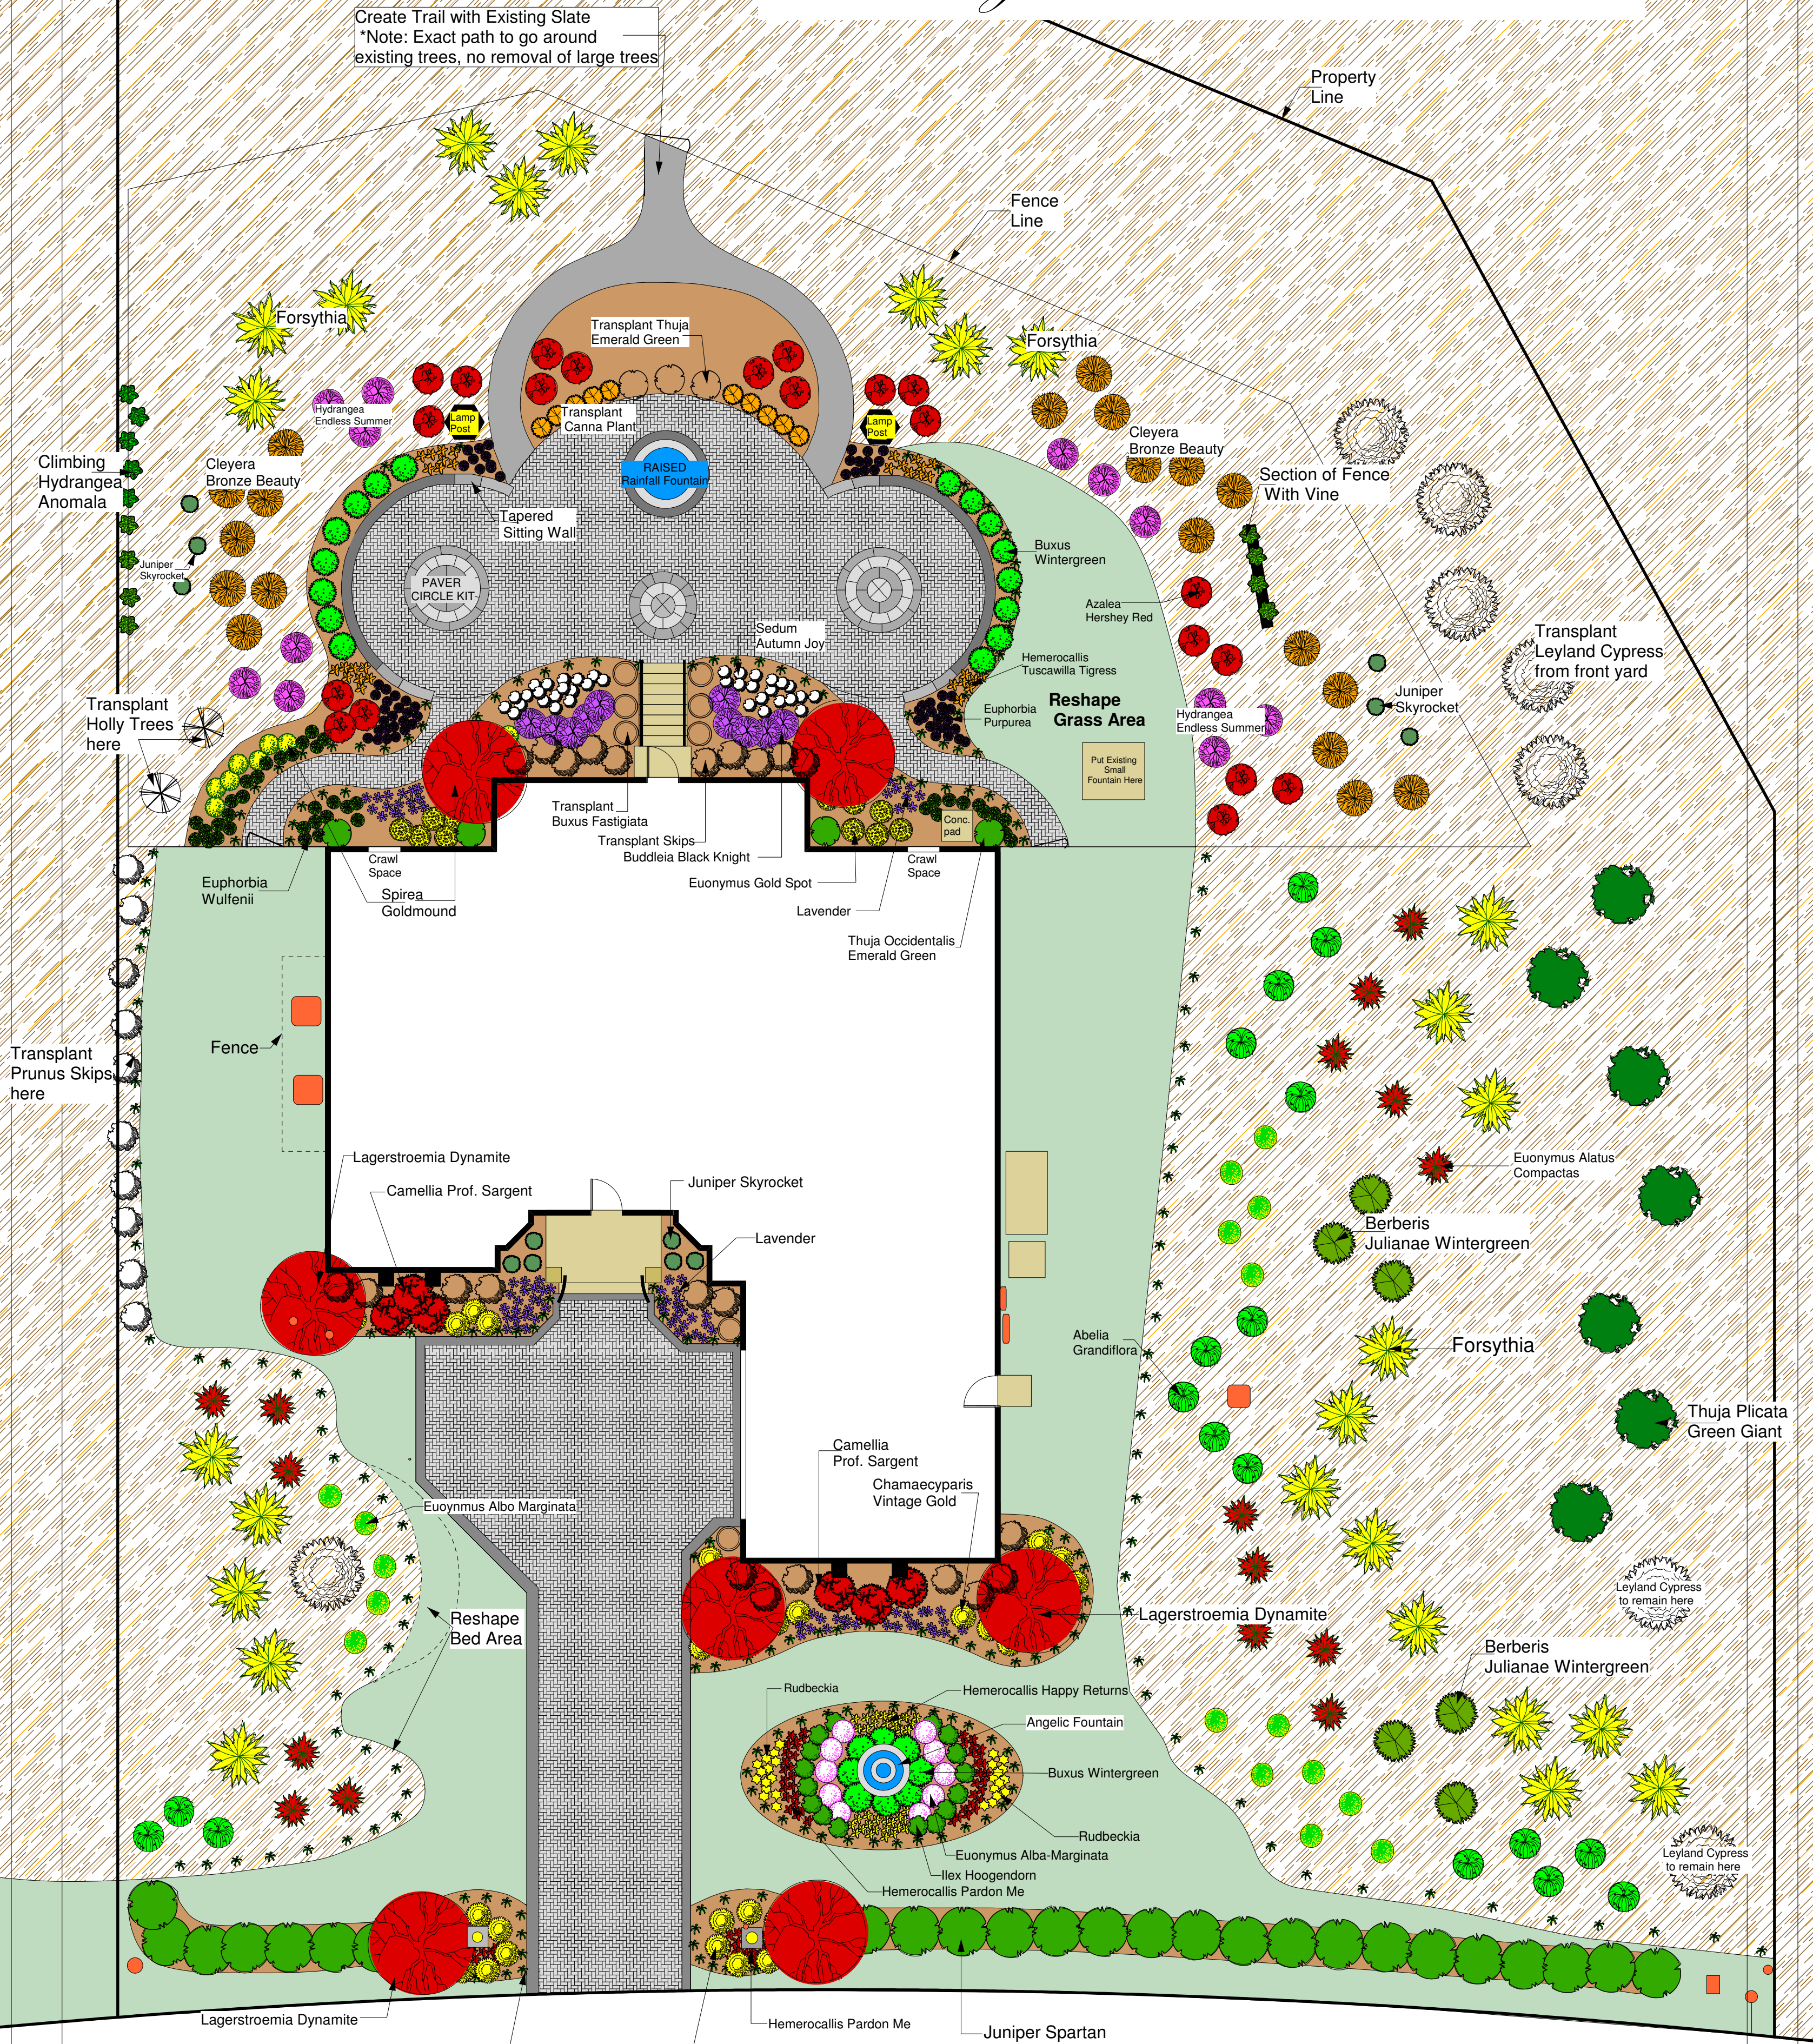

# Manoylovich Residence

Create Trail with Existing Slate  
 \*Note: Exact path to go around existing trees, no removal of large trees

Property Line

Fence Line

Climbing Hydrangea Anomala

Transplant Holly Trees here

Transplant Prunus Skips here

Fence

Reshape Bed Area

Lagerstroemia Dynamite

Variegated Liriope

Forsythia

Cleyera Bronze Beauty

Juniper Skyrocket

Lagerstroemia Dynamite

Variegated Liriope

Transplant Thuja Emerald Green

Transplant Canna Plant

RAISED Rainfall Fountain

Transplant Buxus Fastigiata

Spirea Goldmound

Camellia Prof. Sargent