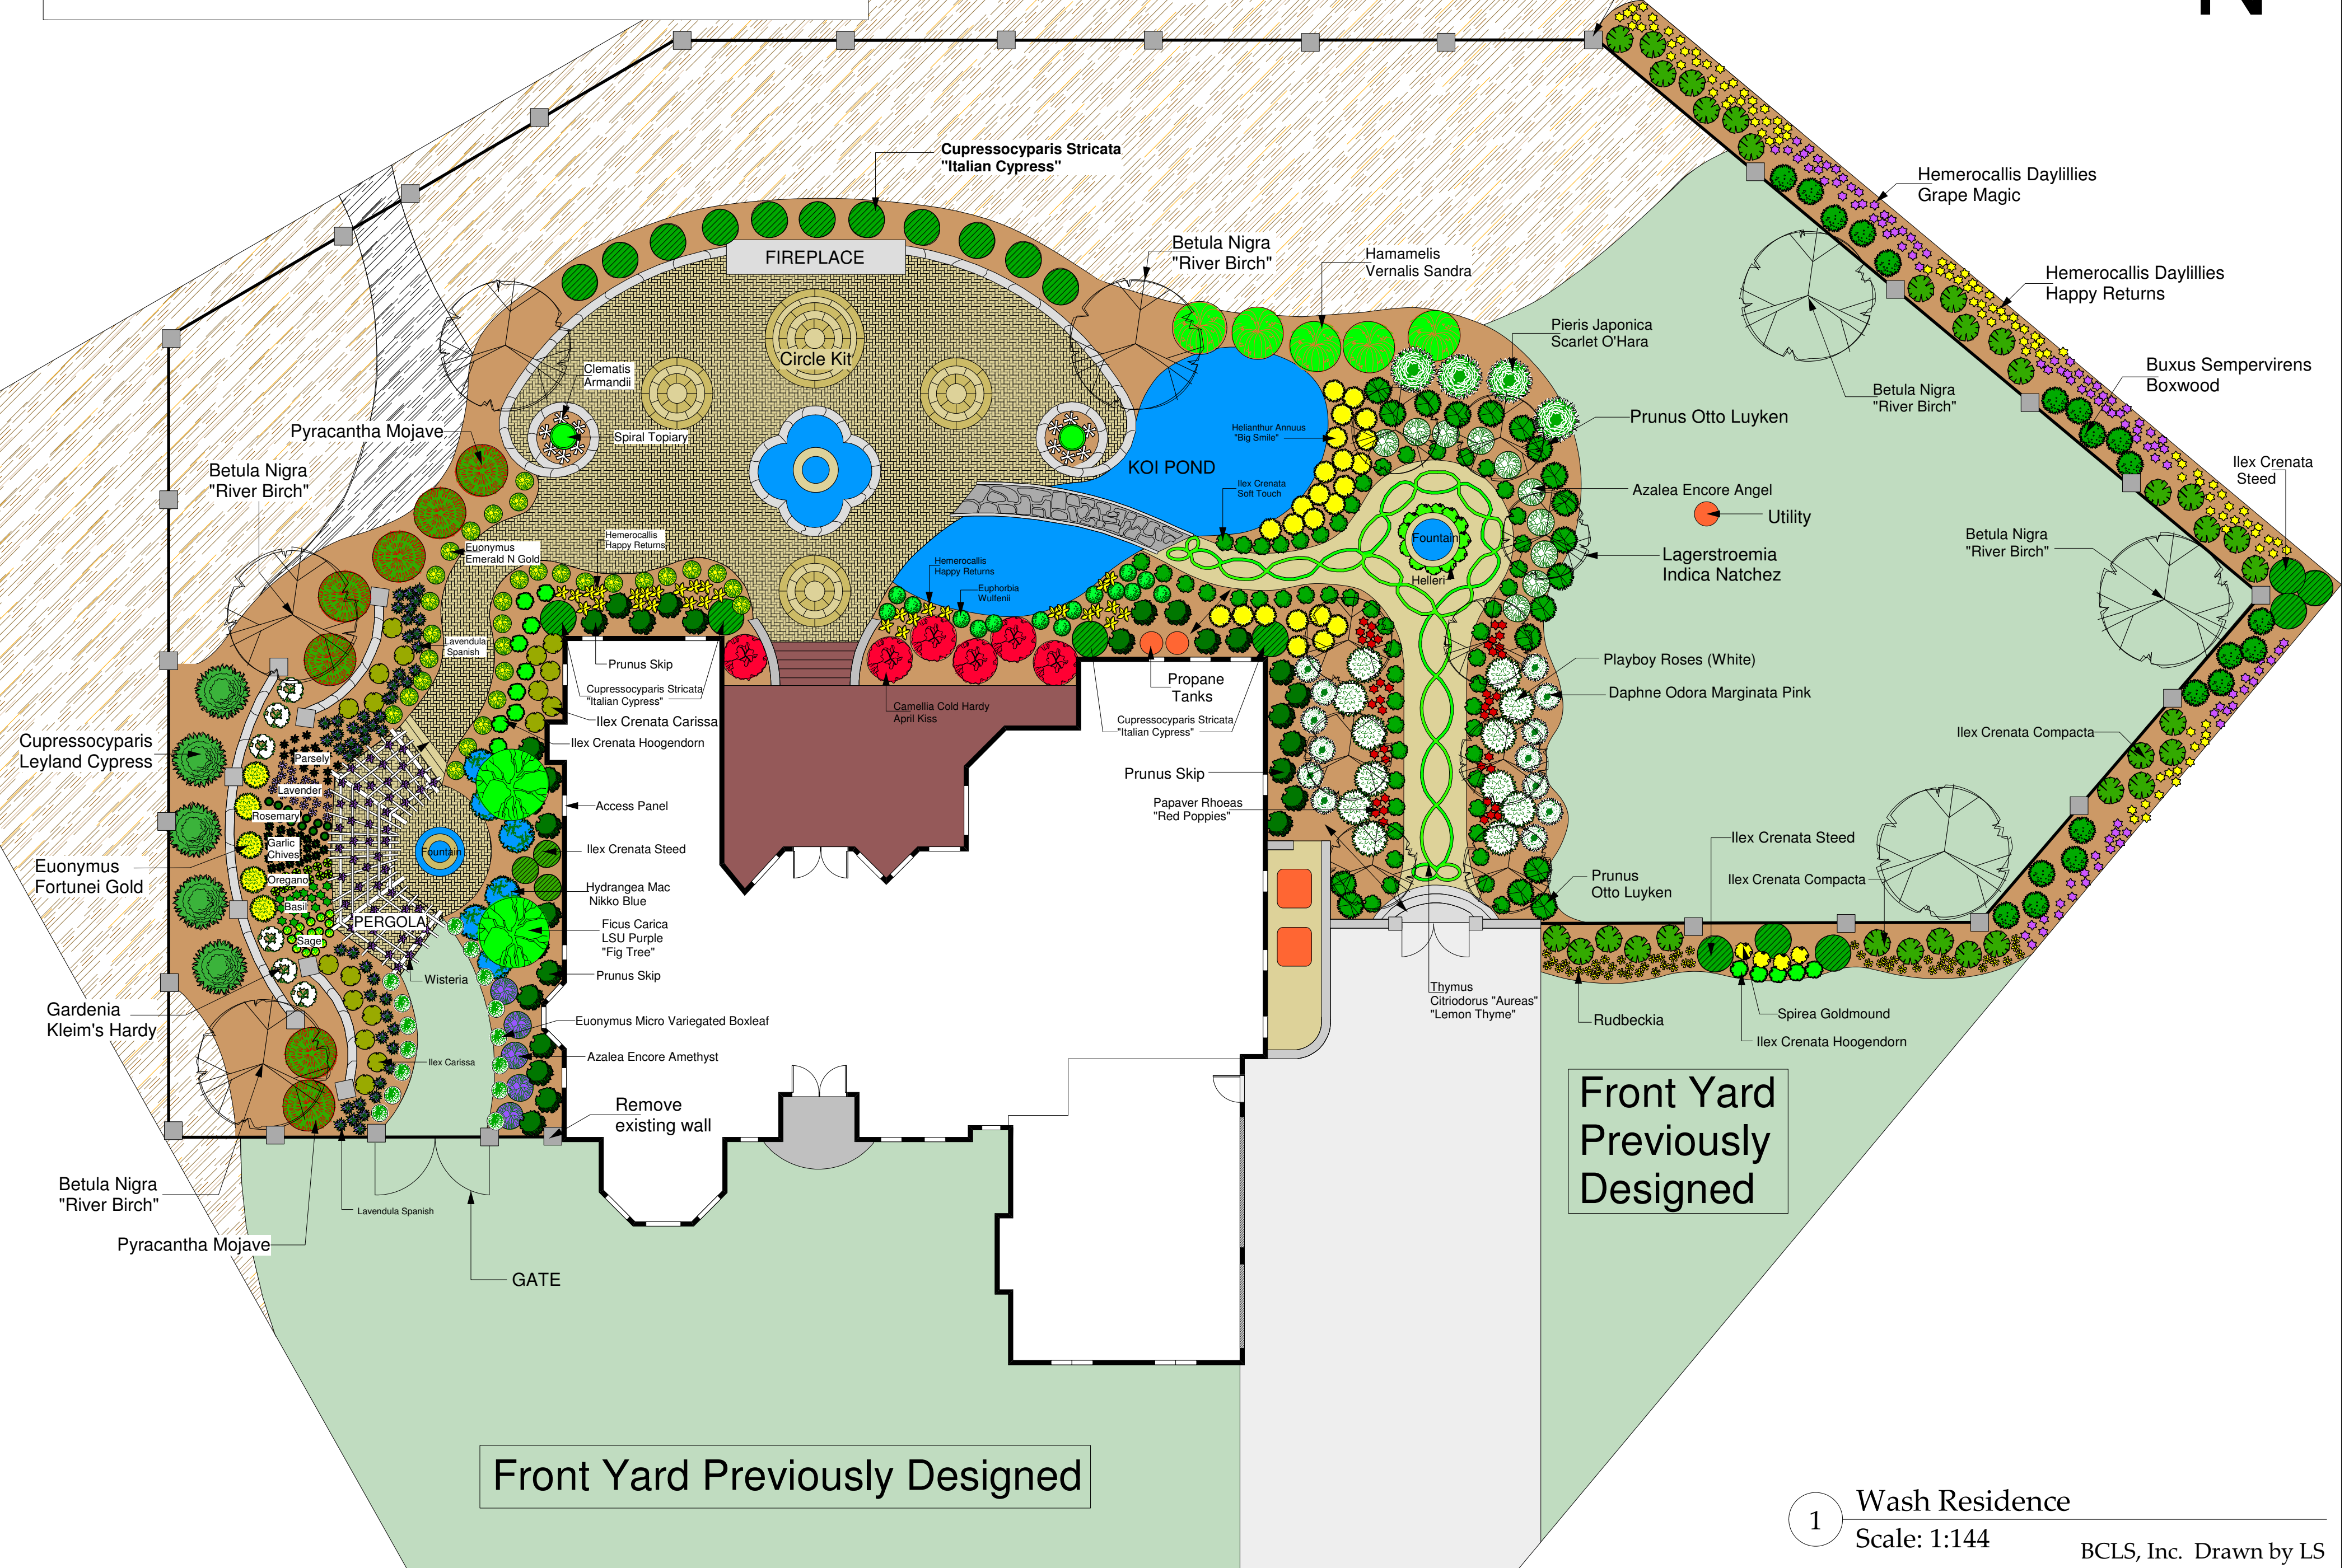

Wash Residence

FENCE LINE WITH COLUMNS

FIREPLACE

Betula Nigra "River Birch"

Hamamelis Vernalis Sandra

Hemerocallis Daylilies Grape Magic

Hemerocallis Daylilies Happy Returns

Buxus Sempervirens Boxwood

CIRCLE KIT

KOI POND

Pieris Japonica Scarlet O'Hara

Prunus Otto Luyken

Betula Nigra "River Birch"

Ilex Crenata Steed

Pyracantha Mojave

Betula Nigra "River Birch"

Helianthus Annuus "Big Smile"

Ilex Crenata Soft Touch

Fountain

Lagerstroemia Indica Natchez

Utility

Betula Nigra "River Birch"

Clematis Armandii

Spiral Topiary